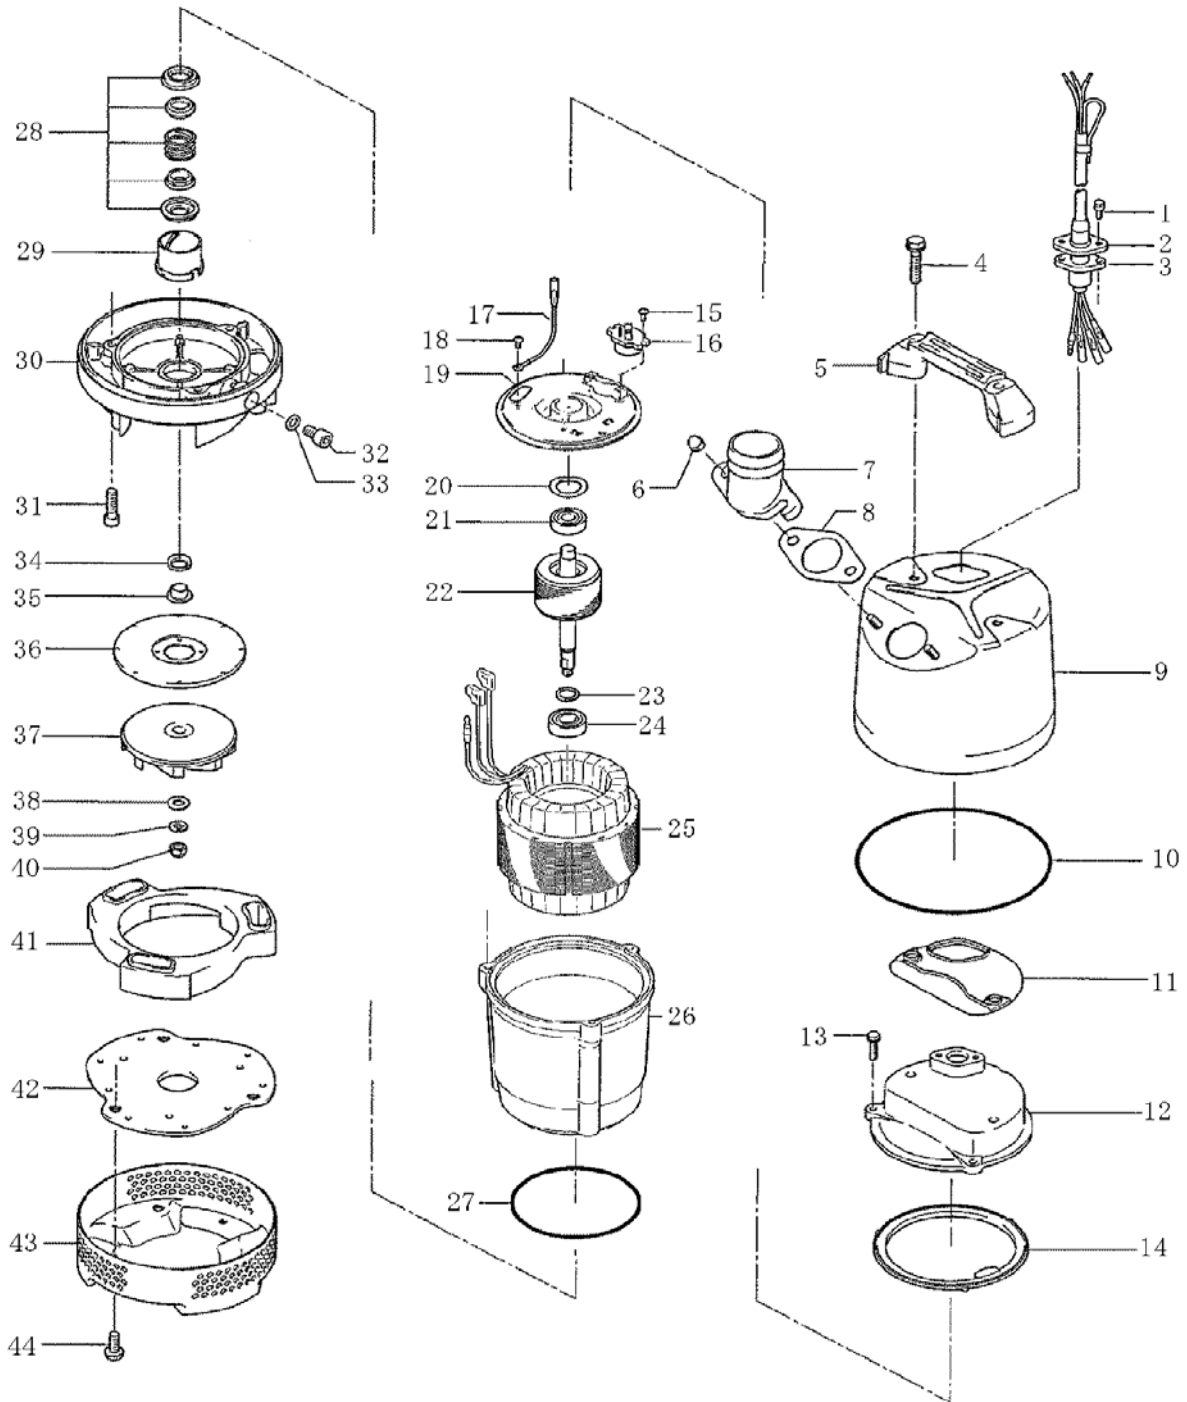

PARTS LIST		PORTABLE DEWATERING PUMP				8/1/2018
ITEM	PART No.	DESCRIPTION	QTY	SIZE	MATERIAL	NOTES

EXPLODED VIEW

LBT-800-62

C-01573-1